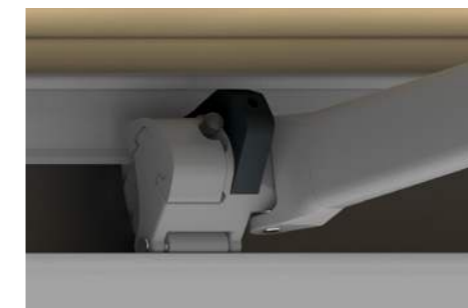

Wind lock safety device – well-sheltered even in winds

Proven technology prevents the awning from lifting up when wind gusts from below:

- Tilting folding arm with wind lock safety device
- Proven, maintenance-free technology
- Forged and extruded aluminium components

Kubata/LED

max. width	7 m at 3 m projection
max. projection	4 m at 6.5 m width