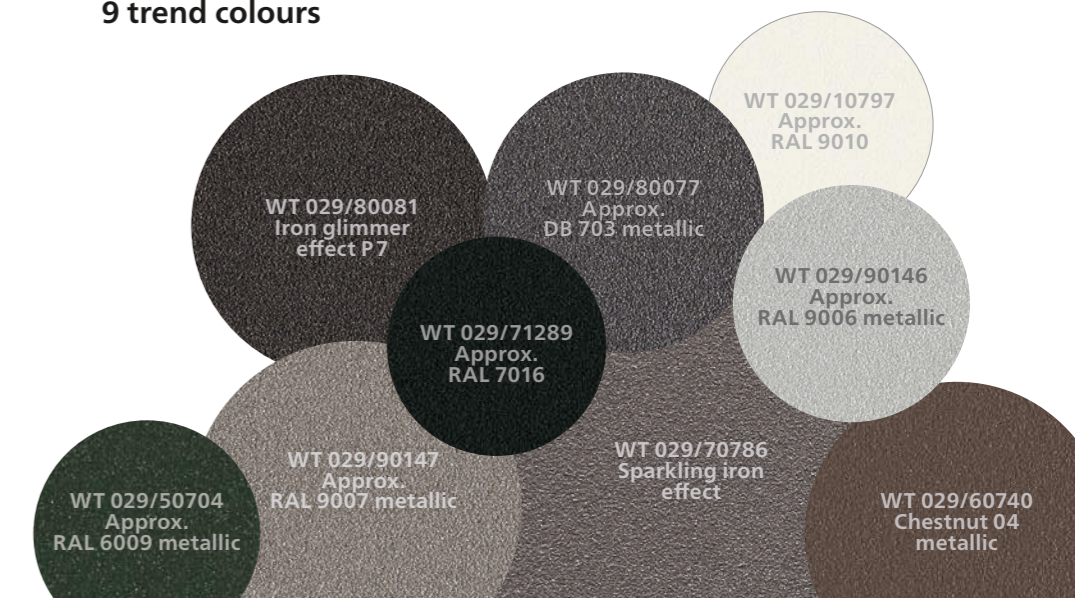

9 trend colours