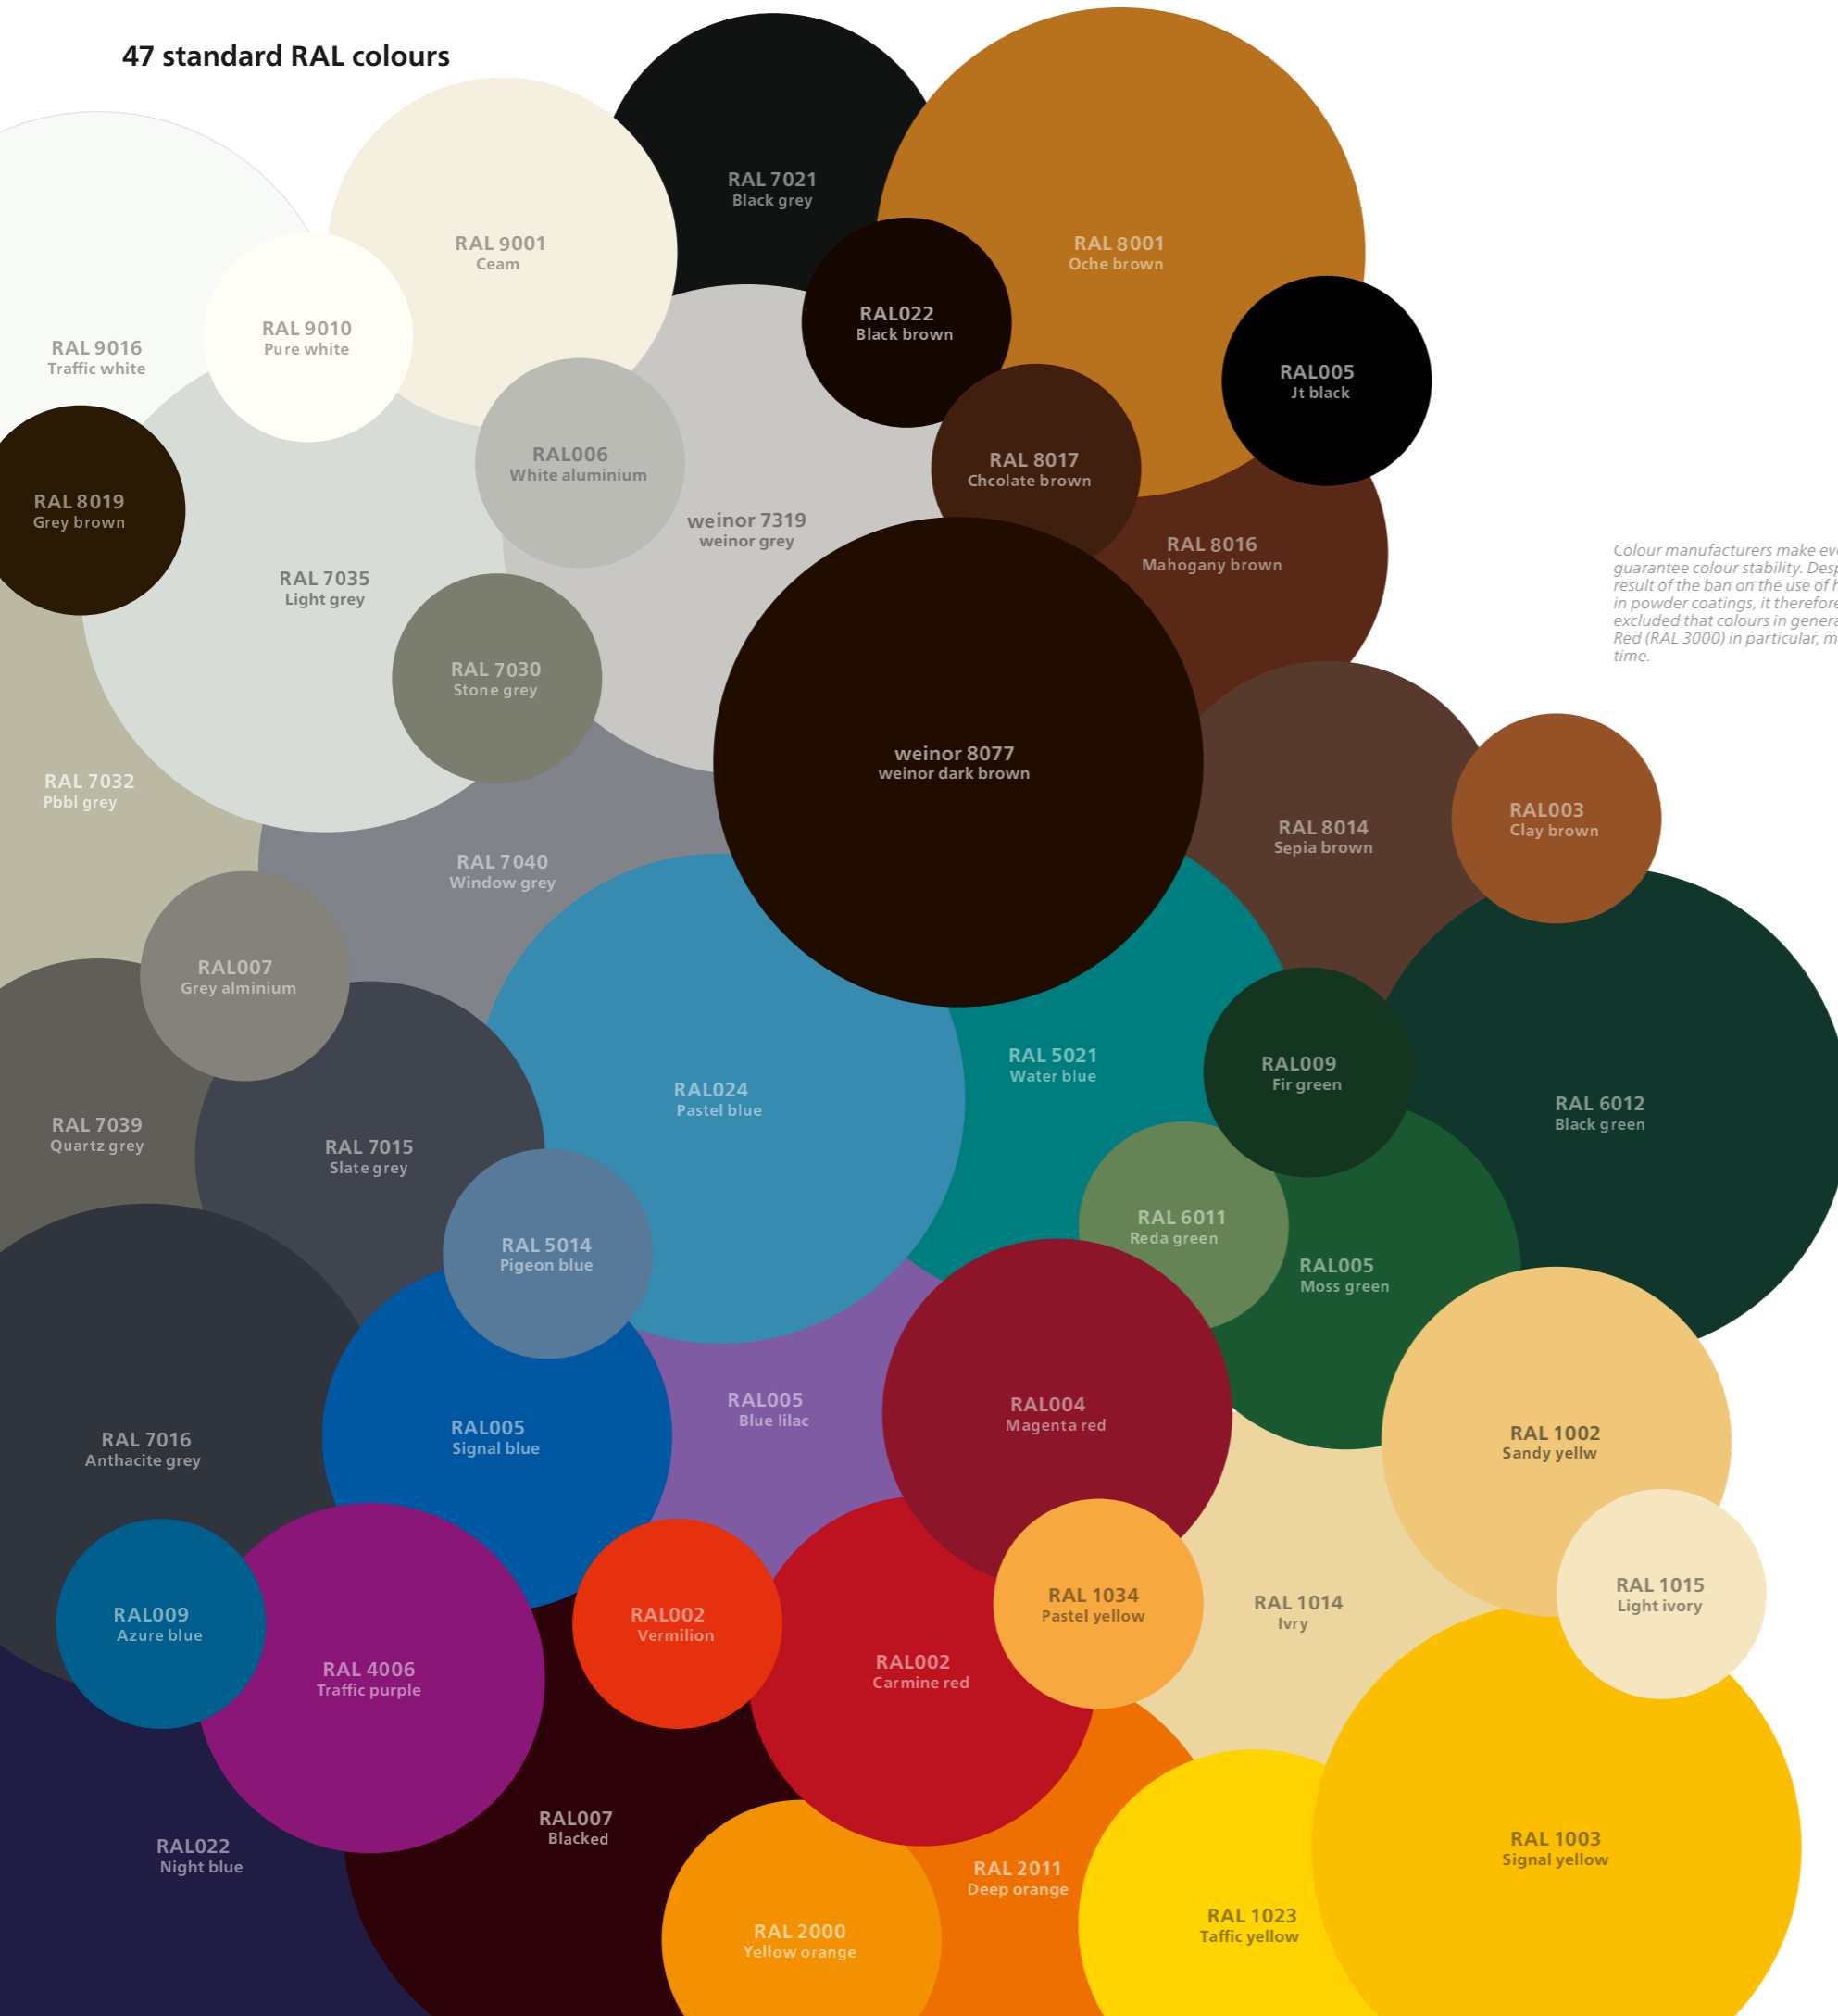

47 standard RAL colours